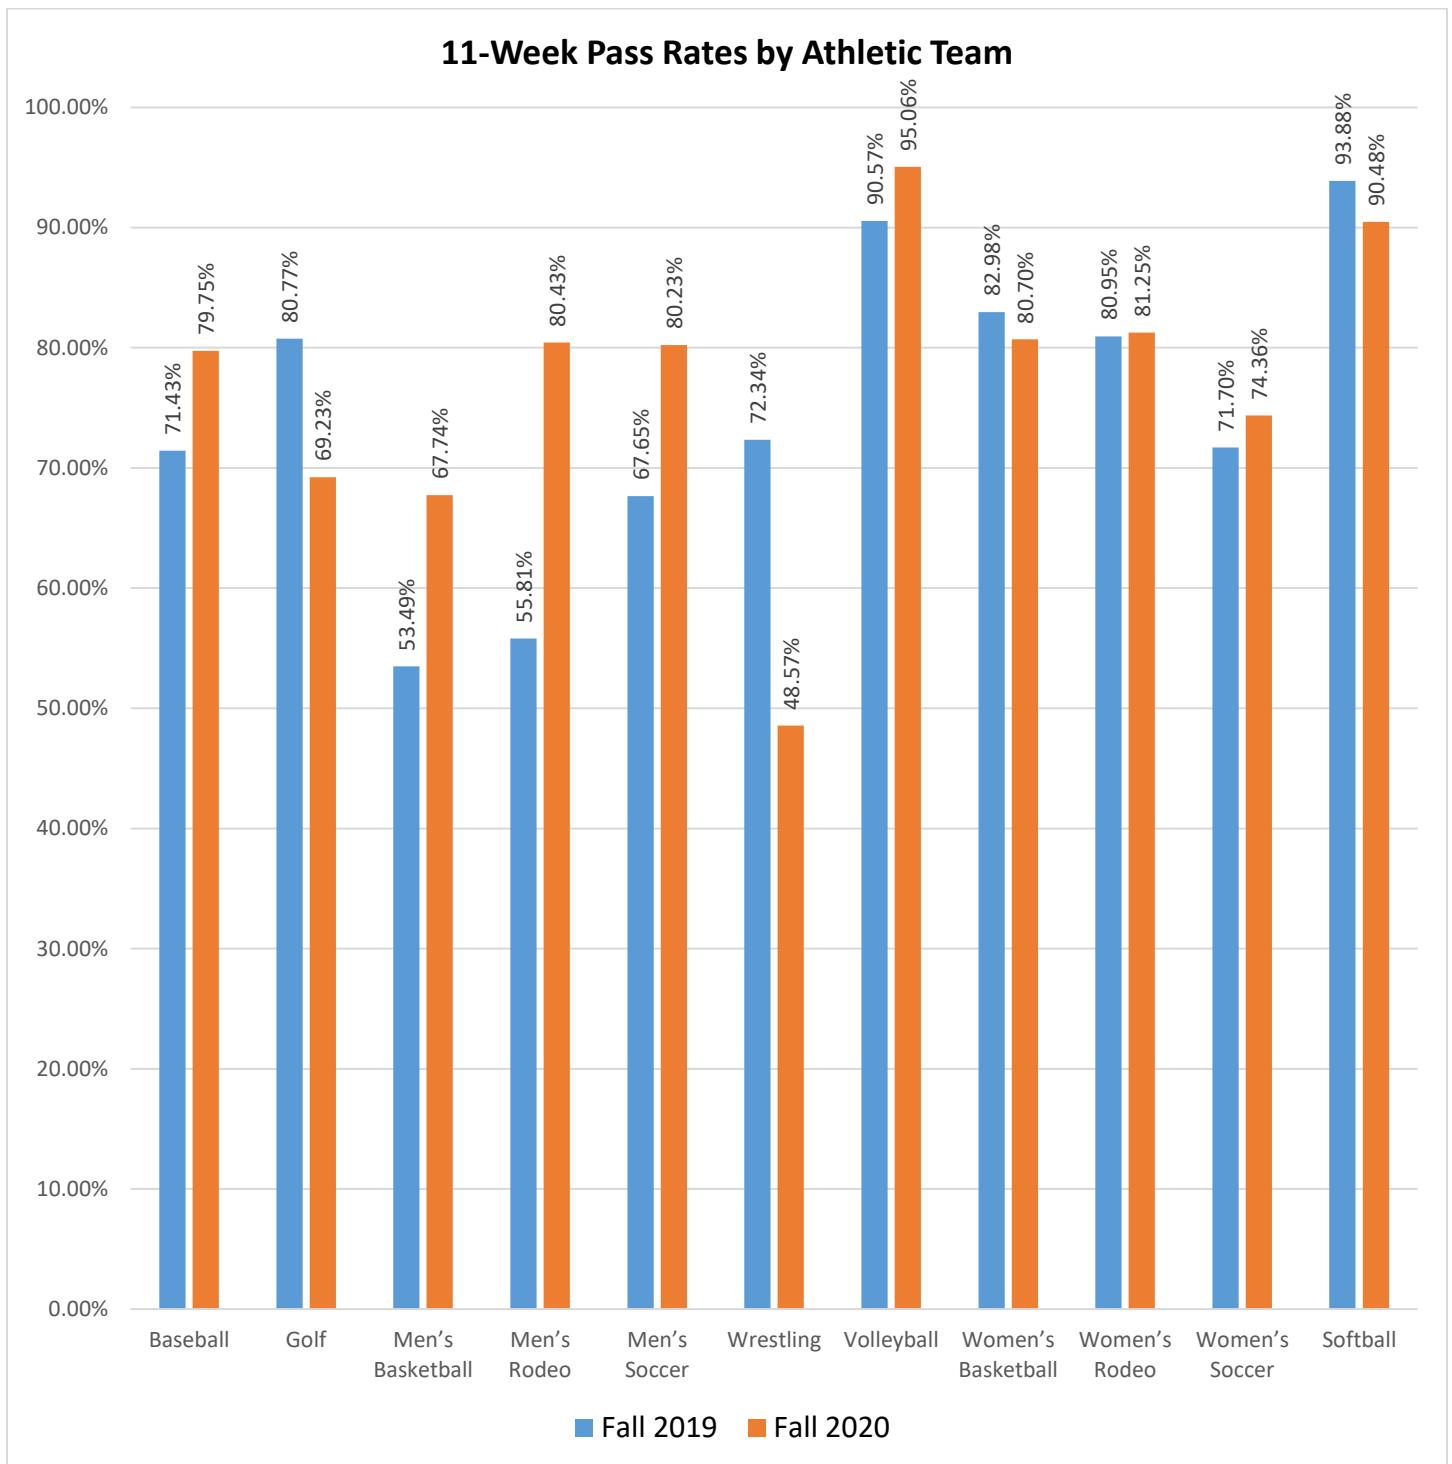

OJC Fall 2020: 11-Week Comparison Data

Prepared by Academic Affairs

11-Week Overall Withdraw Rate

The Fall 2020 withdraw rate is down .28% from last fall.

11-Week Overall Pass Rate

The overall Fall 2020 pass rate is down .86% from last fall.

11-Week Overall Athletic Pass Rates

The overall athletic pass rate is up 6.65% from last fall.

11-Week Athletic Team Pass Rates

11-week pass rates for our baseball, men's basketball, men's rodeo, men's soccer, volleyball, women's rodeo, and women's soccer teams are higher than they were last fall. 11-week pass rates are lower for the golf team, wrestling team, women's basketball team, and softball team.

11-Week Pass Rates by Ethnicity

11-week pass rates for our Black, White Non-Hispanic, and Asian or Pacific Islander students are higher than they were last fall. 11-week pass rates are lower for our Hispanic, American Indian, and Unknown/Not Reported students.