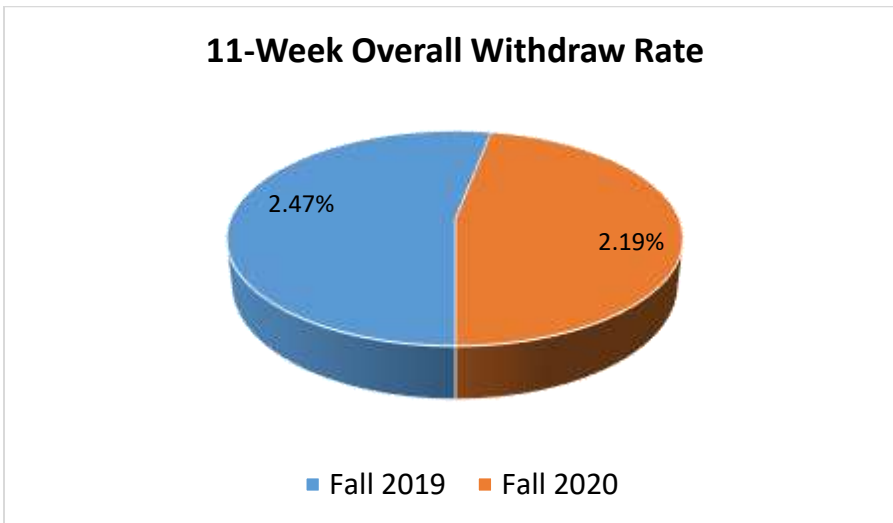

OJC Fall 2020: 11-Week Comparison Data

Prepared by Academic Affairs

11-Week Overall Withdraw Rate

The Fall 2020 withdraw rate is down .28% from last fall.

11-Week Overall Pass Rate

The overall Fall 2020 pass rate is down .86% from last fall.

11-Week Overall Athletic Pass Rates

The overall athletic pass rate is up 6.65% from last fall.

11-Week Athletic Team Pass Rates

11-week pass rates for our baseball, men's basketball, men's rodeo, men's soccer, volleyball, women's rodeo, and women's soccer teams are higher than they were last fall. 11-week pass rates are lower for the golf team, wrestling team, women's basketball team, and softball team.