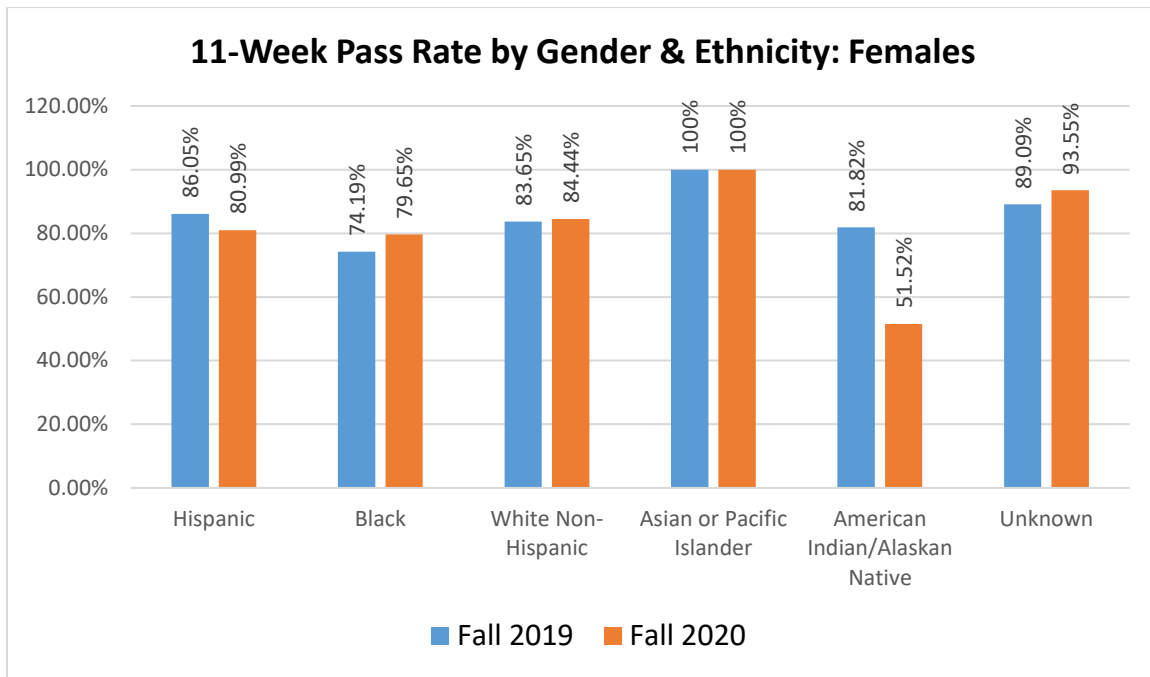

Pass Rates by Gender and Ethnicity: Females

11-week pass rates for our Black, White Non-Hispanic, and Unknown/Not Reported female students than they were last fall. 11-week pass rates are the same for our Asian or Pacific Islander female students, and lower for our Hispanic and American Indian/Alaskan Native female students.