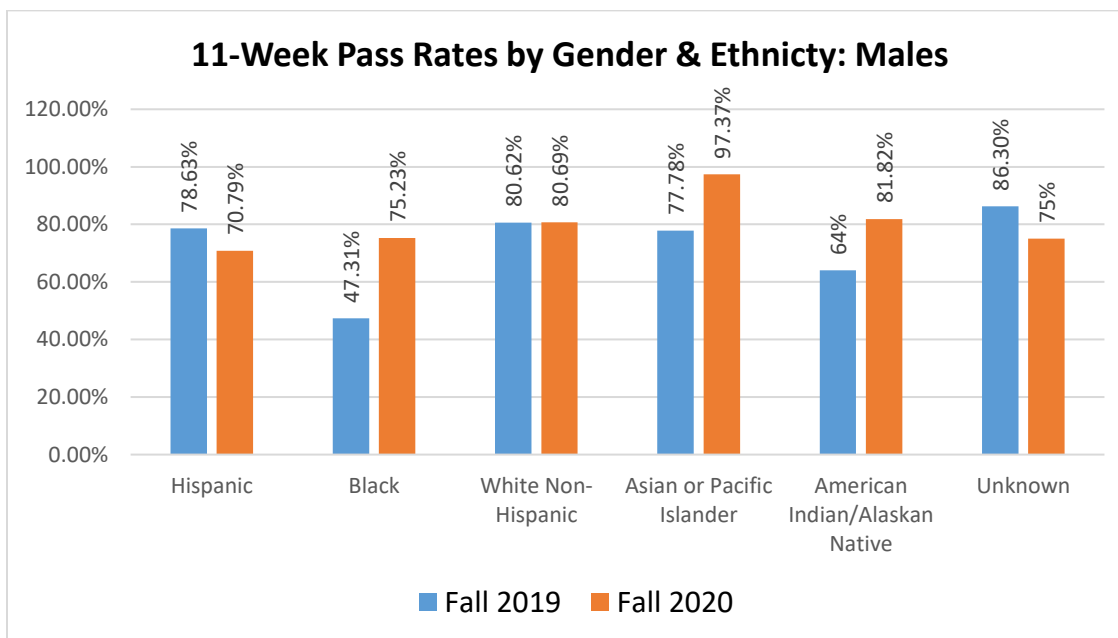

Pass Rates by Gender and Ethnicity: Males

11-week pass rates for our Black, White Non-Hispanic, Asian or Pacific Islander, and American Indian/Alaskan Native male students are higher than they were last fall. 11-week pass rates are lower for our Hispanic and Unknown/Not Reported male students.