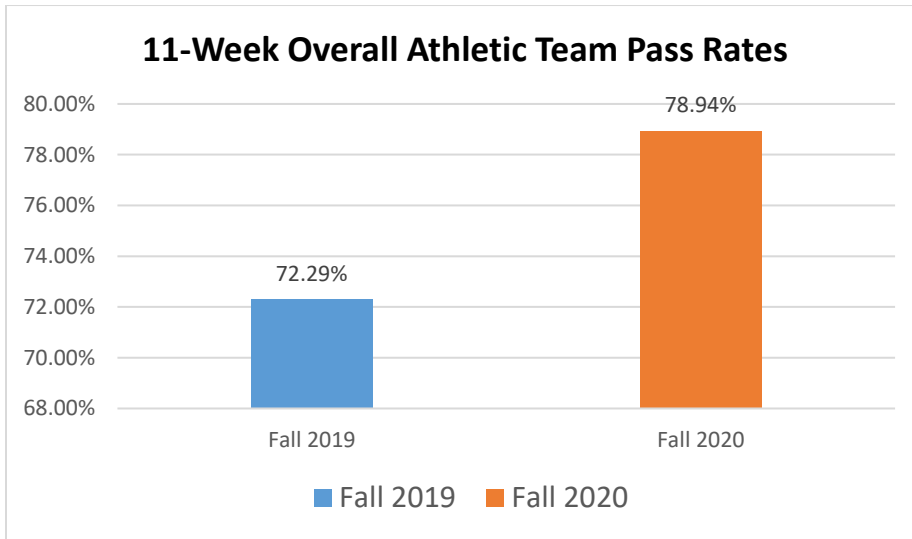

OJC Fall 2020: 11-Week Comparison Data

Prepared by Academic Affairs

11-Week Overall Withdraw Rate

The Fall 2020 withdraw rate is down .28% from last fall.

11-Week Overall Pass Rate

The overall Fall 2020 pass rate is down .86% from last fall.

11-Week Overall Athletic Pass Rates

The overall athletic pass rate is up 6.65% from last fall.

11-Week Athletic Team Pass Rates

11-week pass rates for our baseball, men's basketball, men's rodeo, men's soccer, volleyball, women's rodeo, and women's soccer teams are higher than they were last fall. 11-week pass rates are lower for the golf team, wrestling team, women's basketball team, and softball team.