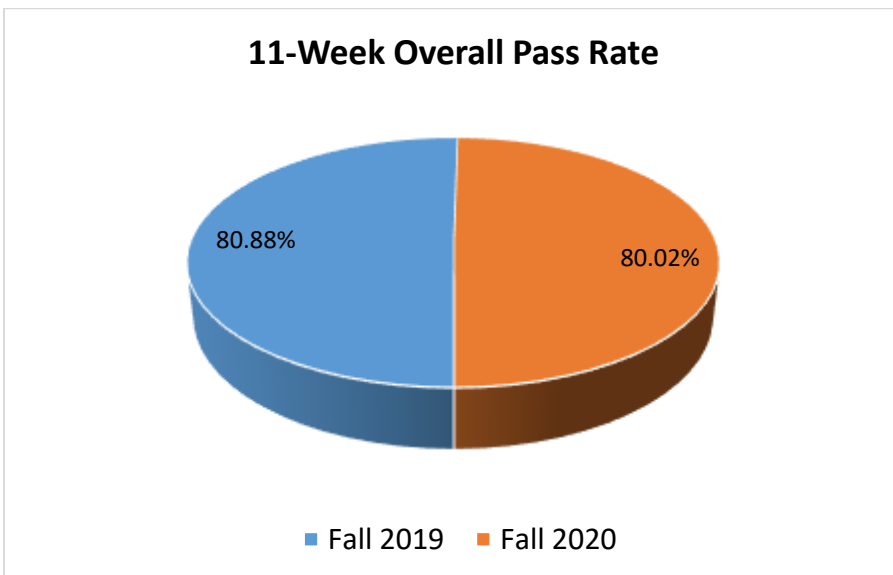

OJC Fall 2020: 11-Week Comparison Data

Prepared by Academic Affairs

11-Week Overall Withdraw Rate

The Fall 2020 withdraw rate is down .28% from last fall.

11-Week Overall Pass Rate

The overall Fall 2020 pass rate is down .86% from last fall.

11-Week Overall Athletic Pass Rates

The overall athletic pass rate is up 6.65% from last fall.

11-Week Athletic Team Pass Rates

11-week pass rates for our baseball, men's basketball, men's rodeo, men's soccer, volleyball, women's rodeo, and women's soccer teams are higher than they were last fall. 11-week pass rates are lower for the golf team, wrestling team, women's basketball team, and softball team.