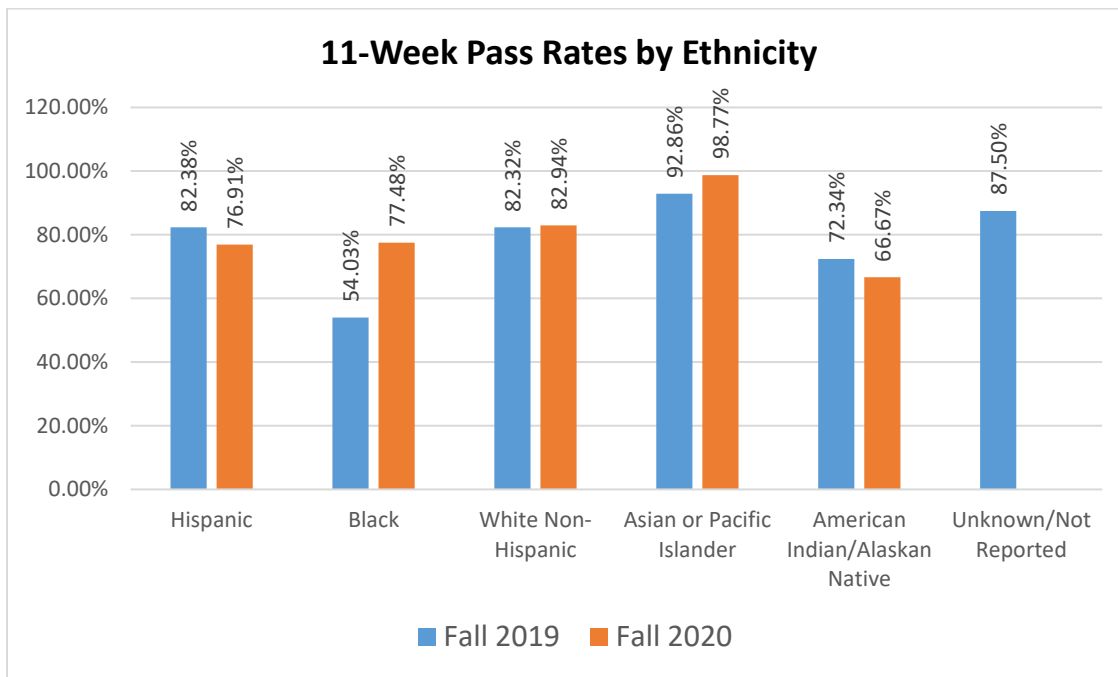

11-Week Overall Athletic Pass Rates

The overall athletic pass rate is up 6.65% from last fall.

11-Week Athletic Team Pass Rates

11-week pass rates for our baseball, men's basketball, men's rodeo, men's soccer, volleyball, women's rodeo, and women's soccer teams are higher than they were last fall. 11-week pass rates are lower for the golf team, wrestling team, women's basketball team, and softball team.

11-Week Pass Rates by Ethnicity

11-week pass rates for our Black, White Non-Hispanic, and Asian or Pacific Islander students are higher than they were last fall. 11-week pass rates are lower for our Hispanic, American Indian, and Unknown/Not Reported students.