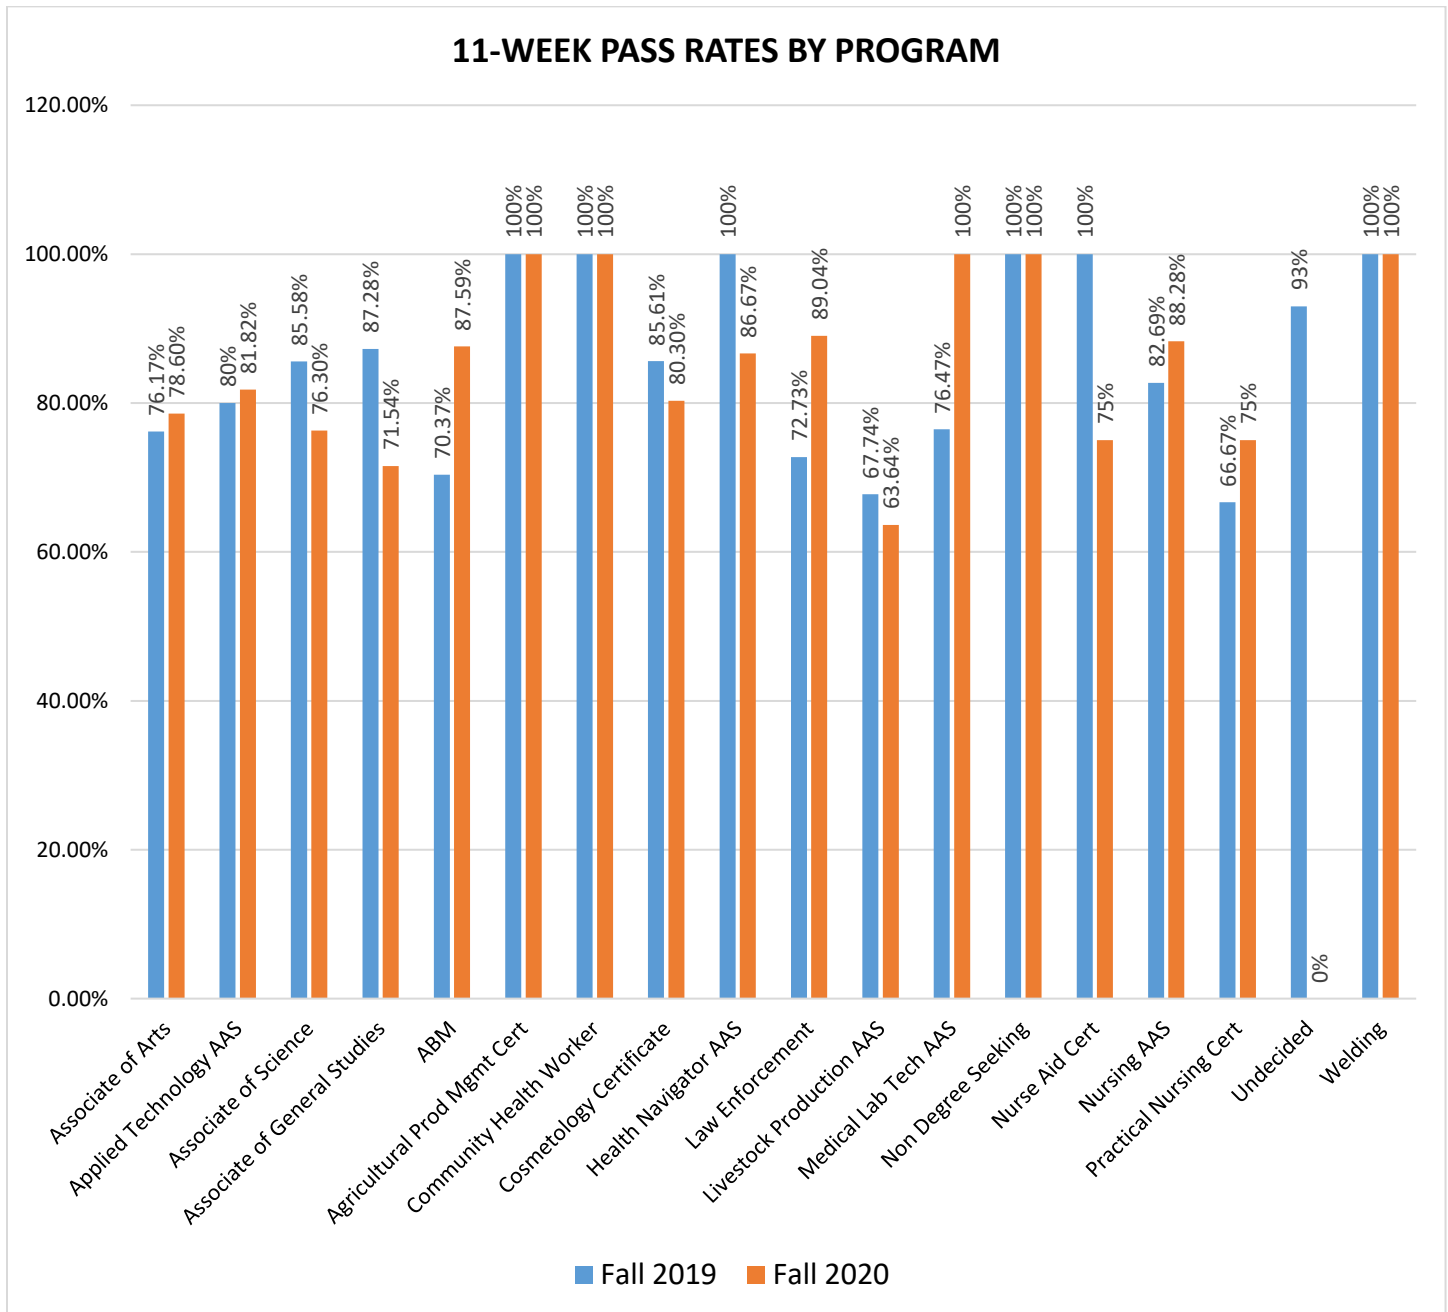

Pass Rates by Program

11-week pass rates are higher in our Associate of Arts, Applied Technology AAS, ABM, Law Enforcement, Medical Lab Tech, Nursing AAS, and Practical Nursing programs than they were last fall. 11-week pass rates are the same in the Agricultural Production Management, Community Health Worker, Non-Degree Seeking, and Welding programs, and lower in our Associate of Science, Associate of General Studies, Cosmetology, Health Navigator AAS, Livestock Production AAS, and Nurse Aide programs.